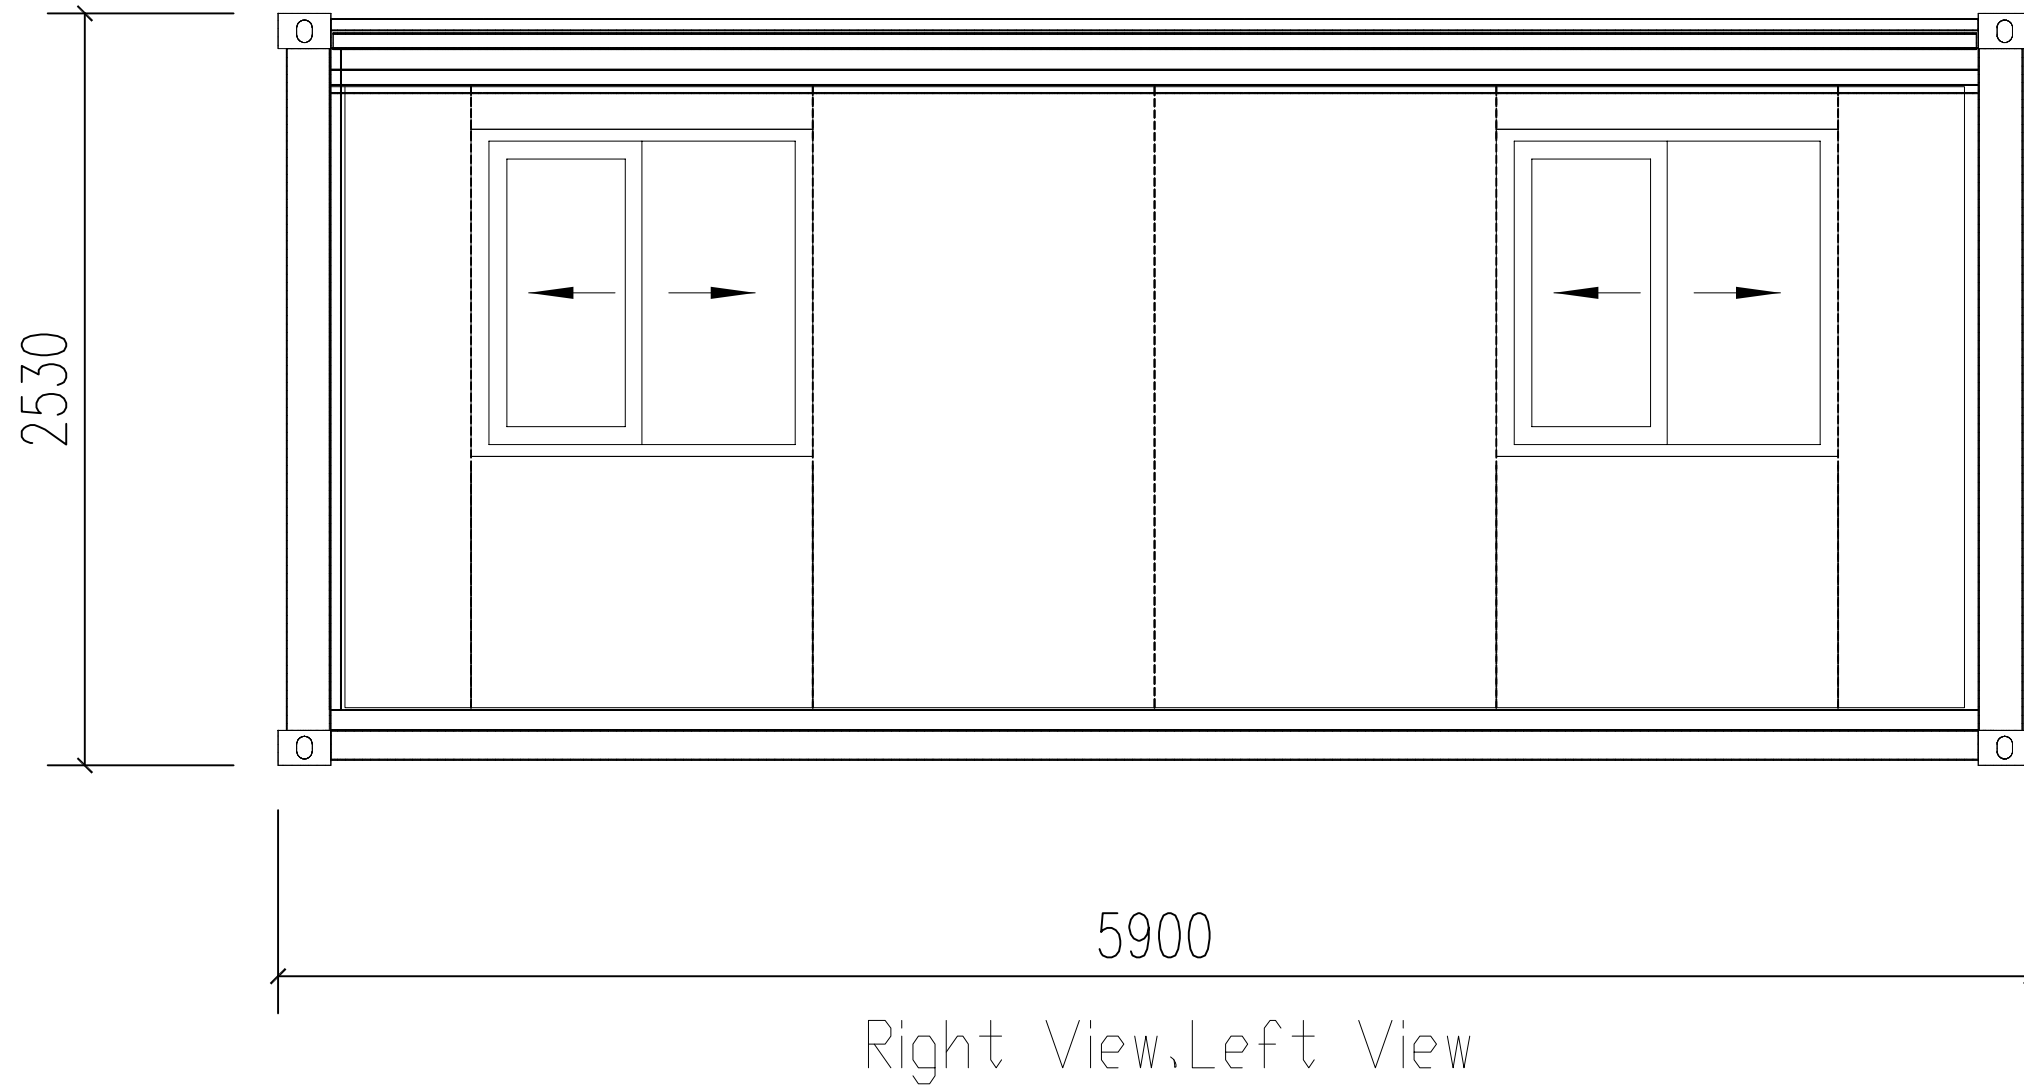

Size Before Expanding: : L5900mm\*W2250mm\*H2530mm  
 Size After Expanding: L5900mm\*W6360mm\*H2530mm

20FT Expandable House

Size Before Expanding: : L5900mm\*W2250mm\*H2530mm  
 Size After Expanding: L5900mm\*W6360mm\*H2530mm

20FT Expandable House

Front View

Size Before Expanding: : L5900mm\*W2250mm\*H2530mm  
 Size After Expanding: L5900mm\*W6360mm\*H2530mm

20FT Expandable House

Size Before Expanding: : L5900mm\*W2250mm\*H2530mm  
 Size After Expanding: L5900mm\*W6360mm\*H2530mm

20FT Expandable House