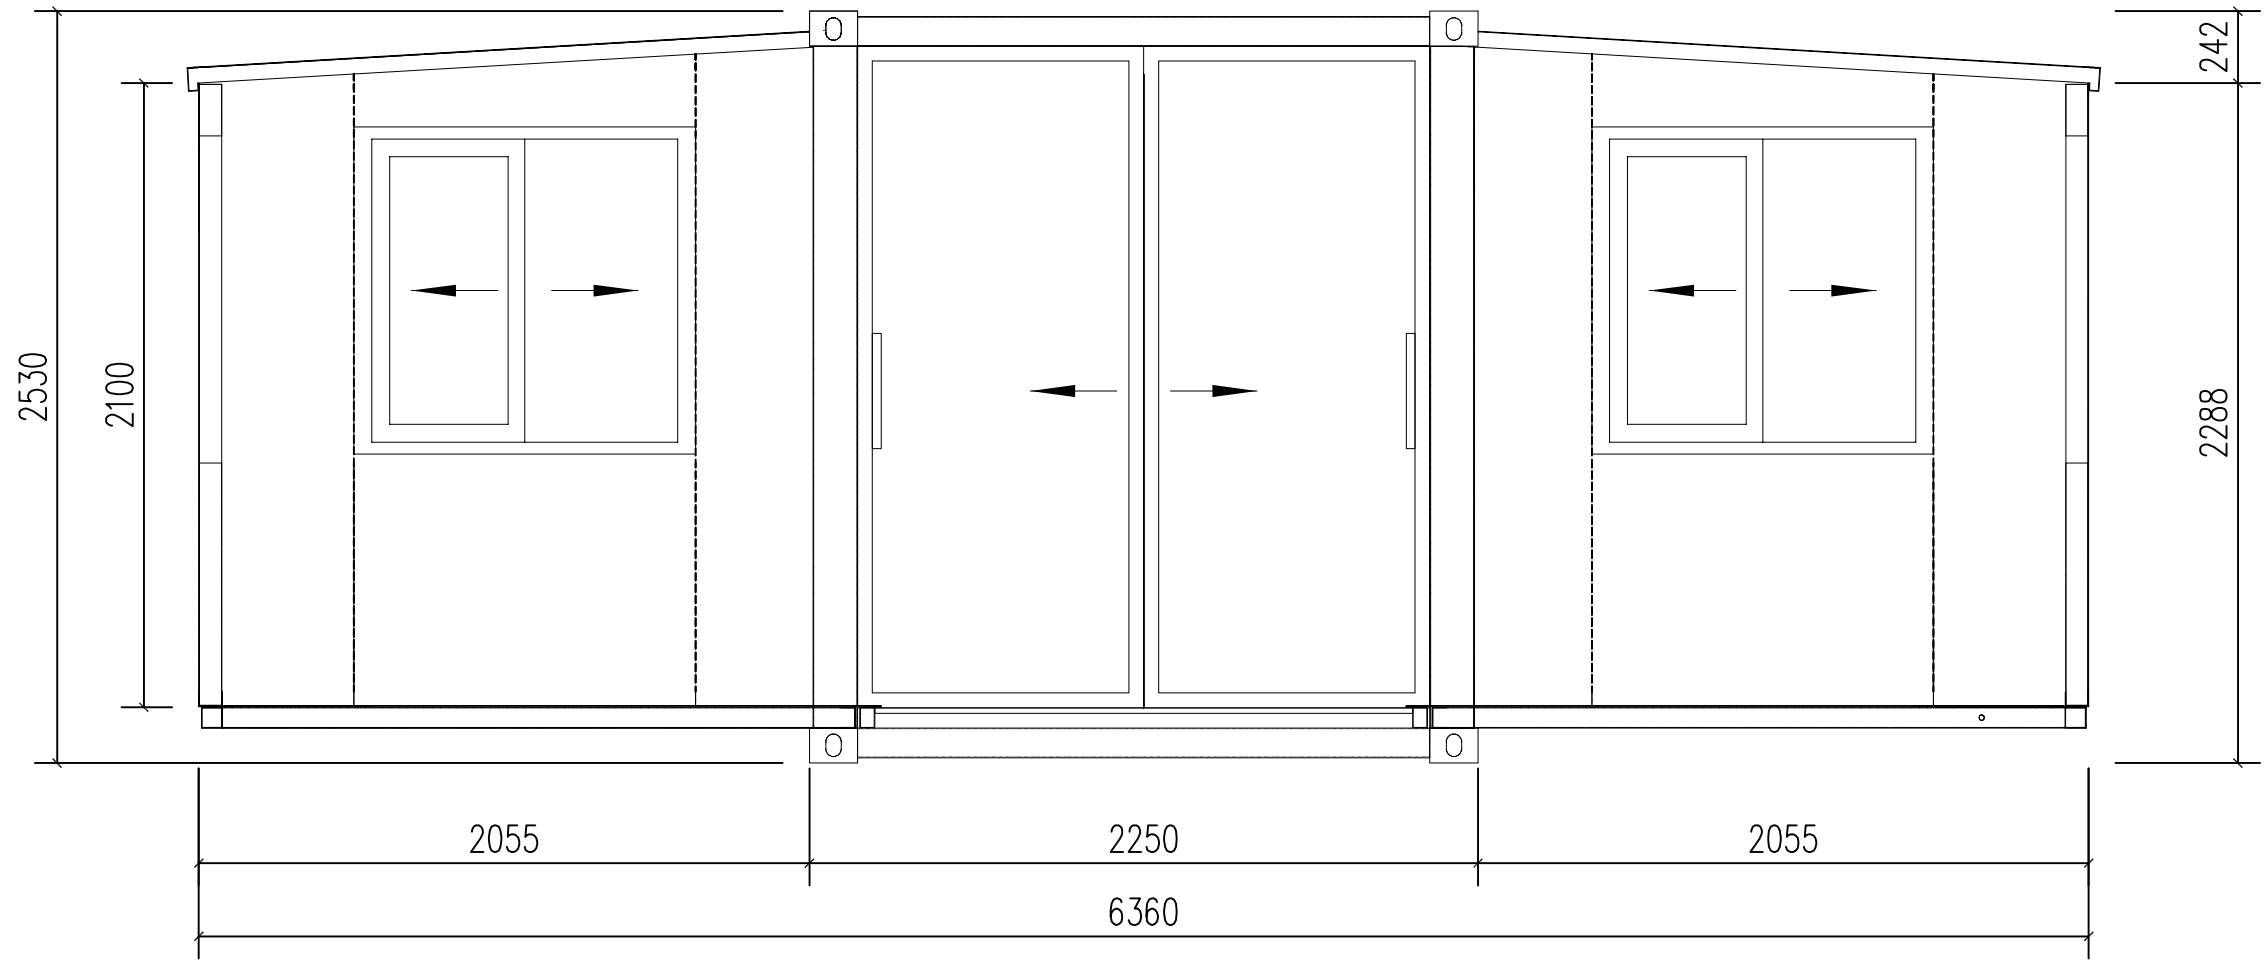

Size Before Expanding: : L5900mm\*W2250mm\*H2530mm  
 Size After Expanding: L5900mm\*W6360mm\*H2530mm

20FT Expandable House

Size Before Expanding: : L5900mm\*W2250mm\*H2530mm  
 Size After Expanding: L5900mm\*W6360mm\*H2530mm

20FT Expandable House

Front View

Size Before Expanding: : L5900mm\*W2250mm\*H2530mm  
 Size After Expanding: L5900mm\*W6360mm\*H2530mm

20FT Expandable House

Size Before Expanding: : L5900mm\*W2250mm\*H2530mm  
 Size After Expanding: L5900mm\*W6360mm\*H2530mm

20FT Expandable House